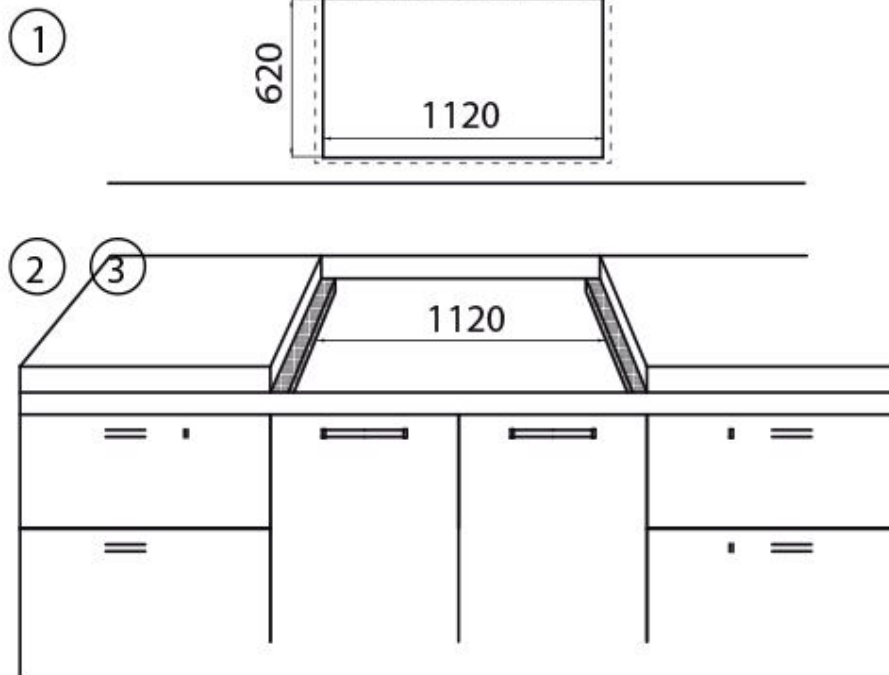

Under-knob ignition

The utmost freedom of movement with electronic under-knob ignition, a common feature of all models that allows a one-hand ignition of the burner.

XXL grids

The weighty enamelled cast iron grid has extraordinary dimensions, 33x25 cm, with a working surface up to 50% bigger compared to a standard cooker hob. Now you can use all the burners at the same time even with large cookware.

TECHNICAL DATA

Incasso