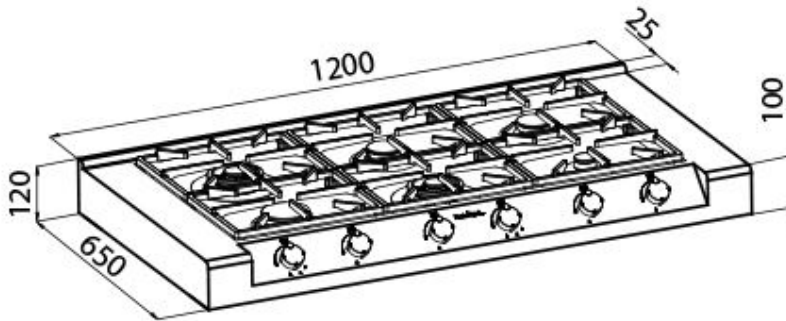

Under-knob ignition

The utmost freedom of movement with electronic under-knob ignition, a common feature of all models that allows a one-hand ignition of the burner.

XXL grids

The weighty enamelled cast iron grid has extraordinary dimensions, 33x25 cm, with a working surface up to 50% bigger compared to a standard cooker hob. Now you can use all the burners at the same time even with large cookware.

TECHNICAL DATA